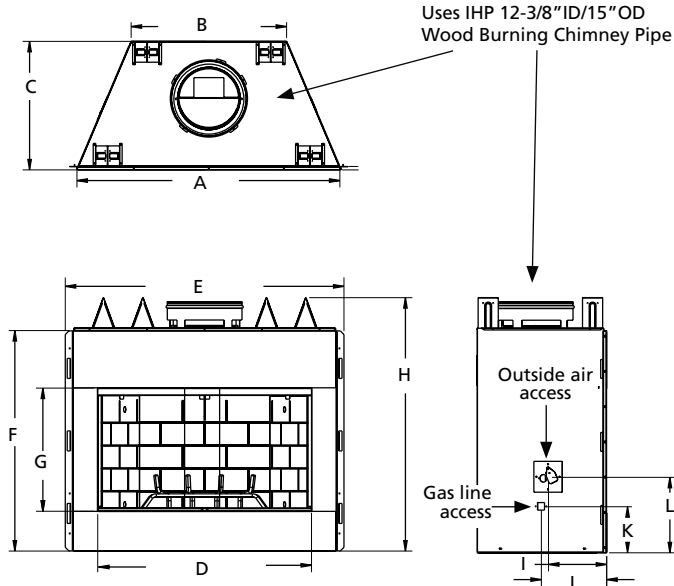

## APPLIANCE SPECIFICATIONS

WRT3538 shown with Grey Herringbone Refractory liner