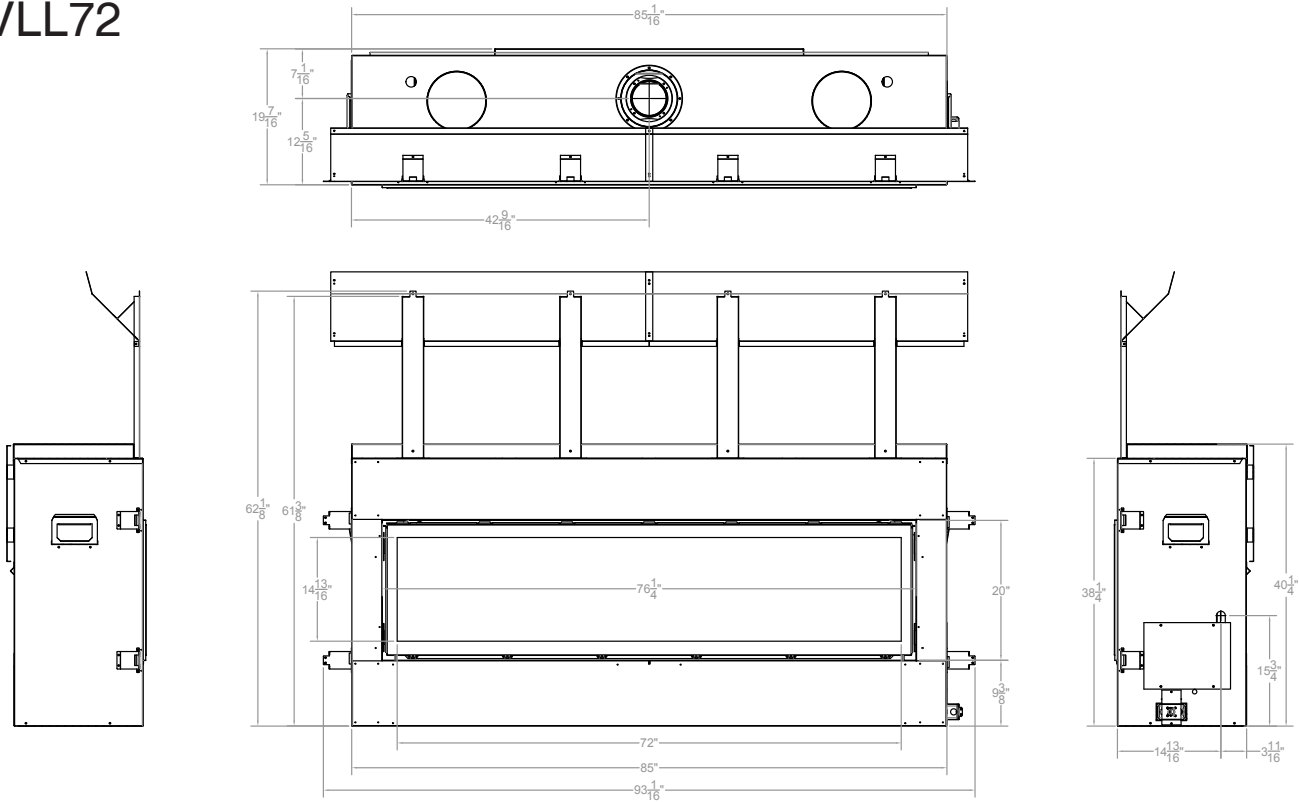

## GLASS VIEWING AREA

72" W x 15" H

## ACTUAL DIMENSIONS

85" W x 38 1/4" H x 19 1/2" D

## TECHNICAL INFORMATION

- Maximum heat output:
  - 50,000 BTU (LP)
  - 52,500 (Nat)
- Weight: 483 lbs.
- Clearances
  - Side Wall: 3 inches
  - Top Trim: 0 inches
- Type of Gas: LP or Natural
- Iron Pipe Size: 1/2-inch
- Ignition Systems: Multi-Function IP Remote
- Vent Size: 5 x 8 inch
- Top Vent Only

# DVLL72

Clearance to Combustibles (in inches)	
Back	See below
Side	3
Floor	0
Top Stand-off	0
Top Framing Edge	23 3/8

Framing Dimensions (in inches)	
Height (A)	61 5/8
Width (B)	91 5/8
Depth (C)	21 1/2

Empire is committed to continuous product improvement; specifications are subject to change without notice. Dimensions in this brochure are approximate; read and follow the framing dimensions in the owners manual supplied with your Empire product. Flame size, shape, and color will vary from photos. Our mantels feature natural veneers and hand-rubbed finishes – wood grain and color will vary. Adjust light levels and use "natural light" incandescent bulbs to enhance the dramatic look for your wooden mantel.