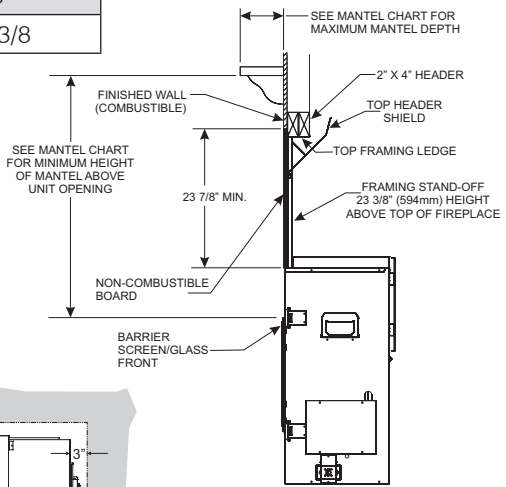

## ACTUAL DIMENSIONS

85" W x 38 1/4" H x 19 1/2" D

## TECHNICAL INFORMATION

- Maximum heat output:
  - 50,000 BTU (LP)
  - 52,500 (Nat)
- Weight: 483 lbs.
- Clearances
  - Side Wall: 3 inches
  - Top Trim: 0 inches
- Type of Gas: LP or Natural
- Iron Pipe Size: 1/2-inch
- Ignition Systems: Multi-Function IP Remote
- Vent Size: 5 x 8 inch
- Top Vent Only

## FIELD INSTALLED ACCESSORIES

- Optional Accessories
  - Log Set: 7 Rustic Logs, 11 Driftwood Logs
  - Blower
  - Liners: Black Ceramic Glass, Ridgeback

# DVLL72

Clearance to Combustibles (in inches)	
Back	See below
Side	3
Floor	0
Top Stand-off	0
Top Framing Edge	23 3/8

Framing Dimensions (in inches)	
Height (A)	61 5/8
Width (B)	91 5/8
Depth (C)	21 1/2

Empire is committed to continuous product improvement; specifications are subject to change without notice. Dimensions in this brochure are approximate; read and follow the framing dimensions in the owners manual supplied with your Empire product. Flame size, shape, and color will vary from photos. Our mantels feature natural veneers and hand-rubbed finishes – wood grain and color will vary. Adjust light levels and use "natural light" incandescent bulbs to enhance the dramatic look for your wooden mantel.