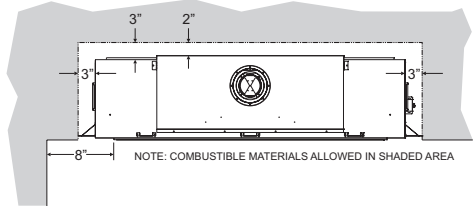

## ACTUAL DIMENSIONS

85" W x 38 1/4" H x 19 1/2" D

## TECHNICAL INFORMATION

- Maximum heat output:
  - 50,000 BTU (LP)
  - 52,500 (Nat)
- Weight: 483 lbs.
- Clearances
  - Side Wall: 3 inches
  - Top Trim: 0 inches
- Type of Gas: LP or Natural
- Iron Pipe Size: 1/2-inch
- Ignition Systems: Multi-Function IP Remote
- Vent Size: 5 x 8 inch
- Top Vent Only

# DVLL72

Clearance to Combustibles (in inches)	
Back	See below
Side	3
Floor	0
Top Stand-off	0
Top Framing Edge	23 3/8

Framing Dimensions (in inches)	
Height (A)	61 5/8
Width (B)	91 5/8
Depth (C)	21 1/2

Empire is committed to continuous product improvement; specifications are subject to change without notice. Dimensions in this brochure are approximate; read and follow the framing dimensions in the owners manual supplied with your Empire product. Flame size, shape, and color will vary from photos. Our mantels feature natural veneers and hand-rubbed finishes – wood grain and color will vary. Adjust light levels and use "natural light" incandescent bulbs to enhance the dramatic look for your wooden mantel.