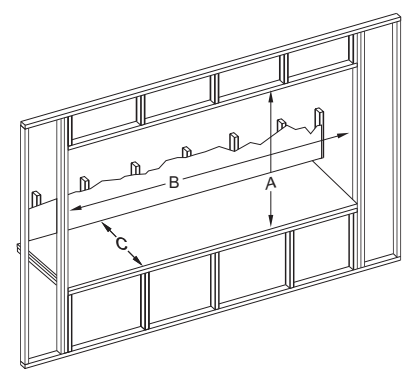

## TECHNICAL INFORMATION

- Maximum heat output:
  - 50,000 BTU (LP)
  - 52,500 (Nat)
- Weight: 483 lbs.
- Clearances
  - Side Wall: 3 inches
  - Top Trim: 0 inches
- Type of Gas: LP or Natural
- Iron Pipe Size: 1/2-inch
- Ignition Systems: Multi-Function IP Remote
- Vent Size: 5 x 8 inch
- Top Vent Only

## FIELD INSTALLED ACCESSORIES

- Optional Accessories
  - Log Set: 7 Rustic Logs, 11 Driftwood Logs
  - Blower
  - Liners: Black Ceramic Glass, Ridgeback

# DVLL72

Clearance to Combustibles (in inches)	
Back	See below
Side	3
Floor	0
Top Stand-off	0
Top Framing Edge	23 3/8

Framing Dimensions (in inches)	
Height (A)	61 5/8
Width (B)	91 5/8
Depth (C)	21 1/2

Empire is committed to continuous product improvement; specifications are subject to change without notice. Dimensions in this brochure are approximate; read and follow the framing dimensions in the owners manual supplied with your Empire product. Flame size, shape, and color will vary from photos. Our mantels feature natural veneers and hand-rubbed finishes – wood grain and color will vary. Adjust light levels and use "natural light" incandescent bulbs to enhance the dramatic look for your wooden mantel.