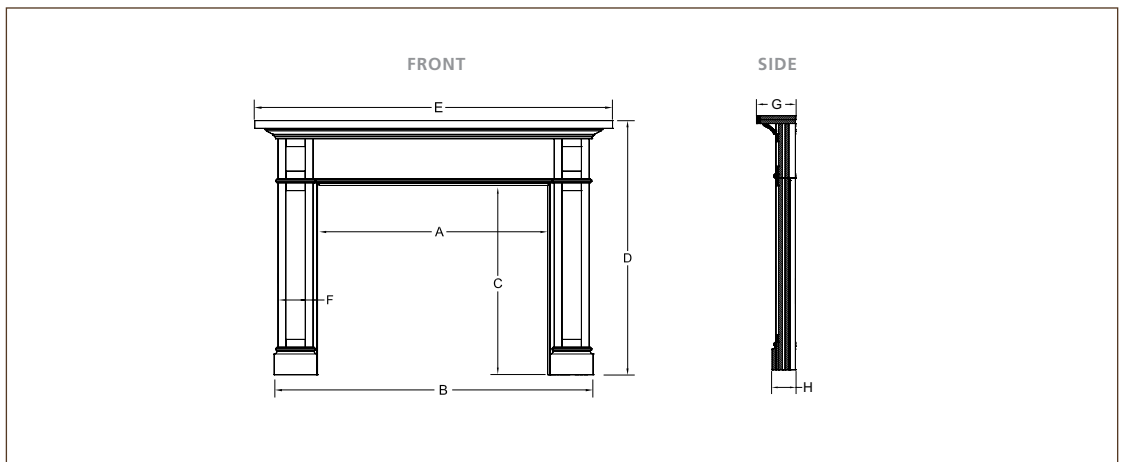

- TRADITIONAL STYLE
- SHOWN WITH CUSTOM PAINT AND SLATE

Acadia	A OPENING WIDTH	B OUTSIDE WIDTH	C OPENING HEIGHT	D OUTSIDE HEIGHT	E TOP WIDTH	F LEG WIDTH	G SHELF DEPTH	H LEG DEPTH	I RECOMMENDED SET SIZE
A SIZE	44"	61-1/2"	36-1/2"	49"	69"	6-3/4"	7-1/2"	3-3/4"	1
B SIZE	48"	65-1/2"	39-1/2"	52"	73"	6-3/4"	7-1/2"	3-3/4"	1
C SIZE	53"	70"	42"	54-1/2"	78"	6-3/4"	7-1/2"	3-3/4"	12

Available in:

MDF
PRIMED

MAPLE
UNFINISHED