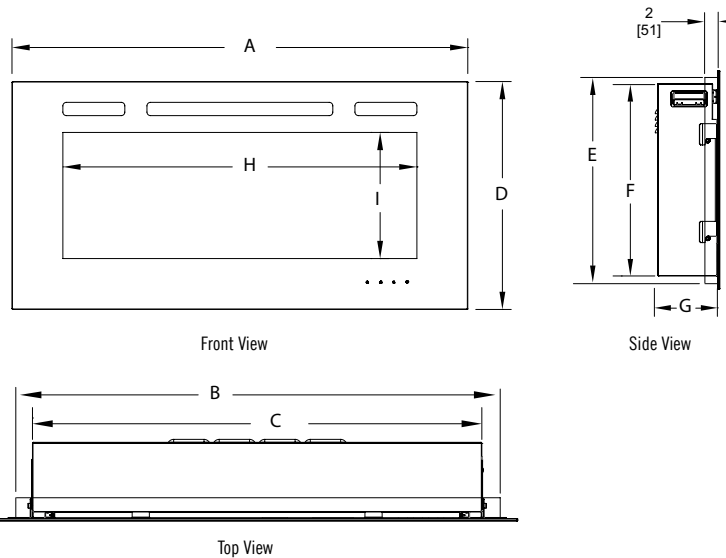

Specifications & Dimensions

Model	BTU Output	Width				Height				Depth		Viewing Area (H x I)
		Glass (A)	Unit (B)	Back (C)	Framing	Glass (D)	Unit (E)	Back (F)	Framing	Unit (G)	Framing*	
48" Recessed Linear SF-ALL48-BK	5,000	48-7/16"	47-1/2"	42-13/16"	44-5/16"	20-1/4"	19-3/8"	17-13/16"	18-1/8"	5-15/16"	6"	39-3/8" x 11-1/4"
60" Recessed Linear SF-ALL60-BK	5,000	60-1/4"	59-3/8"	54-5/8"	56-1/8"	20-1/4"	19-3/8"	17-13/16"	18-1/8"	5-15/16"	6"	51-3/8" x 11-1/4"

*Reflects installation into a 6" interior wall. Framing may need to be adjusted when installing in an exterior wall requiring insulation. Refer to installation manual for details.