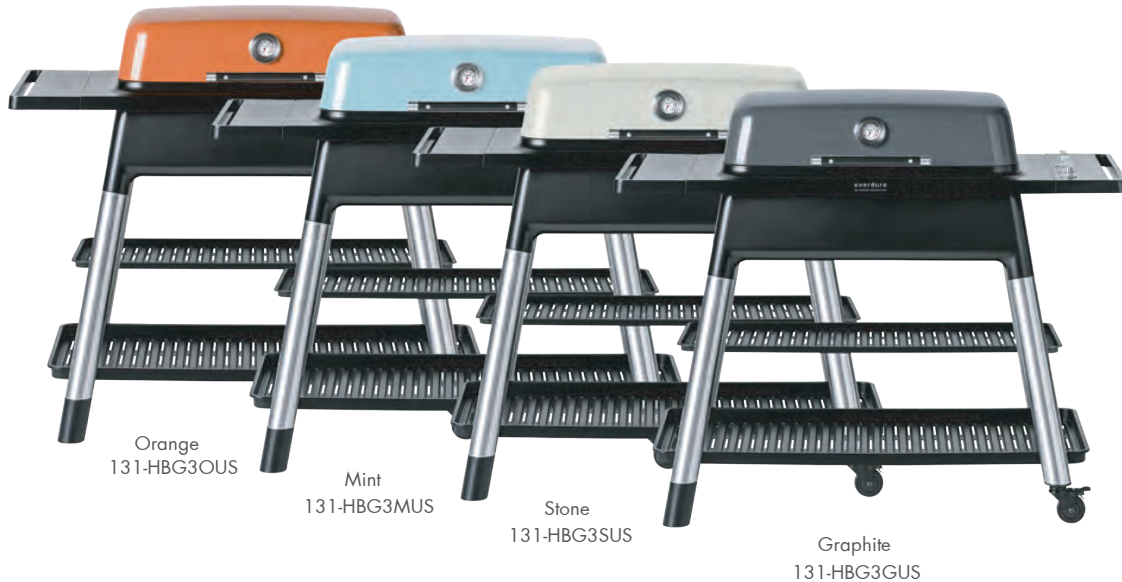

# FURNACE™

everdure  
by heston blumenthal

“The height and thickness of the hood makes it perfect for convection cooking. The heat will circulate 360 degrees inside, cooking the food and helping it absorb some delicious flavors.”

#### The ultimate gas barbecue

- / 3 independently controlled high performance burners
- / Instant searing – ready to cook in 5 minutes
- / Up to 36,000 BTU of power
- / Variable flame control
- / Slender, ergonomically designed taps with rotary ignition
- / Extra high hood for convection cooking
- / Flexibility to cook with hood up or down
- / Die-cast aluminium body and shelves to prevent rusting
- / Vitreous enamel coated hood and grill plates for easy cleaning
- / Tapered legs for stability, can be removed from stand for portability
- / Available in 4 contemporary colours
- / Natural gas conversion kit available (HBG3NGCK)

#### The stylish everyday gas barbeque

- / 2 independently controlled high performance burners
- / Instant searing – ready to cook in 5 minutes
- / Up to 24,000 BTU of power
- / Variable flame control
- / Slender, ergonomically designed taps with rotary ignition
- / Extra high hood for convection cooking
- / Flexibility to cook with hood up or down
- / Die-cast aluminium body and serveries to prevent rusting
- / Vitreous enamel coated hood and grill plates for easy cleaning
- / Tapered legs for stability, can be removed from stand for portability
- / Available in 4 contemporary colours
- / Natural gas conversion kit available (HBG2NGCK)

#### Charcoal cooking made simple

- / Charcoal + electric element
- / Ready to cook in 10 minutes, thanks to the Fast Flame Ignition System™
- / ‘Set and forget’ electronic control
- / 35lb capacity rotisserie with Rotiscopes Technology™
- / Elegant contemporary design
- / Retractable 4.5ft power cord
- / Porcelain enamel firebox
- / Hinged chrome grill for easy reloading of charcoal